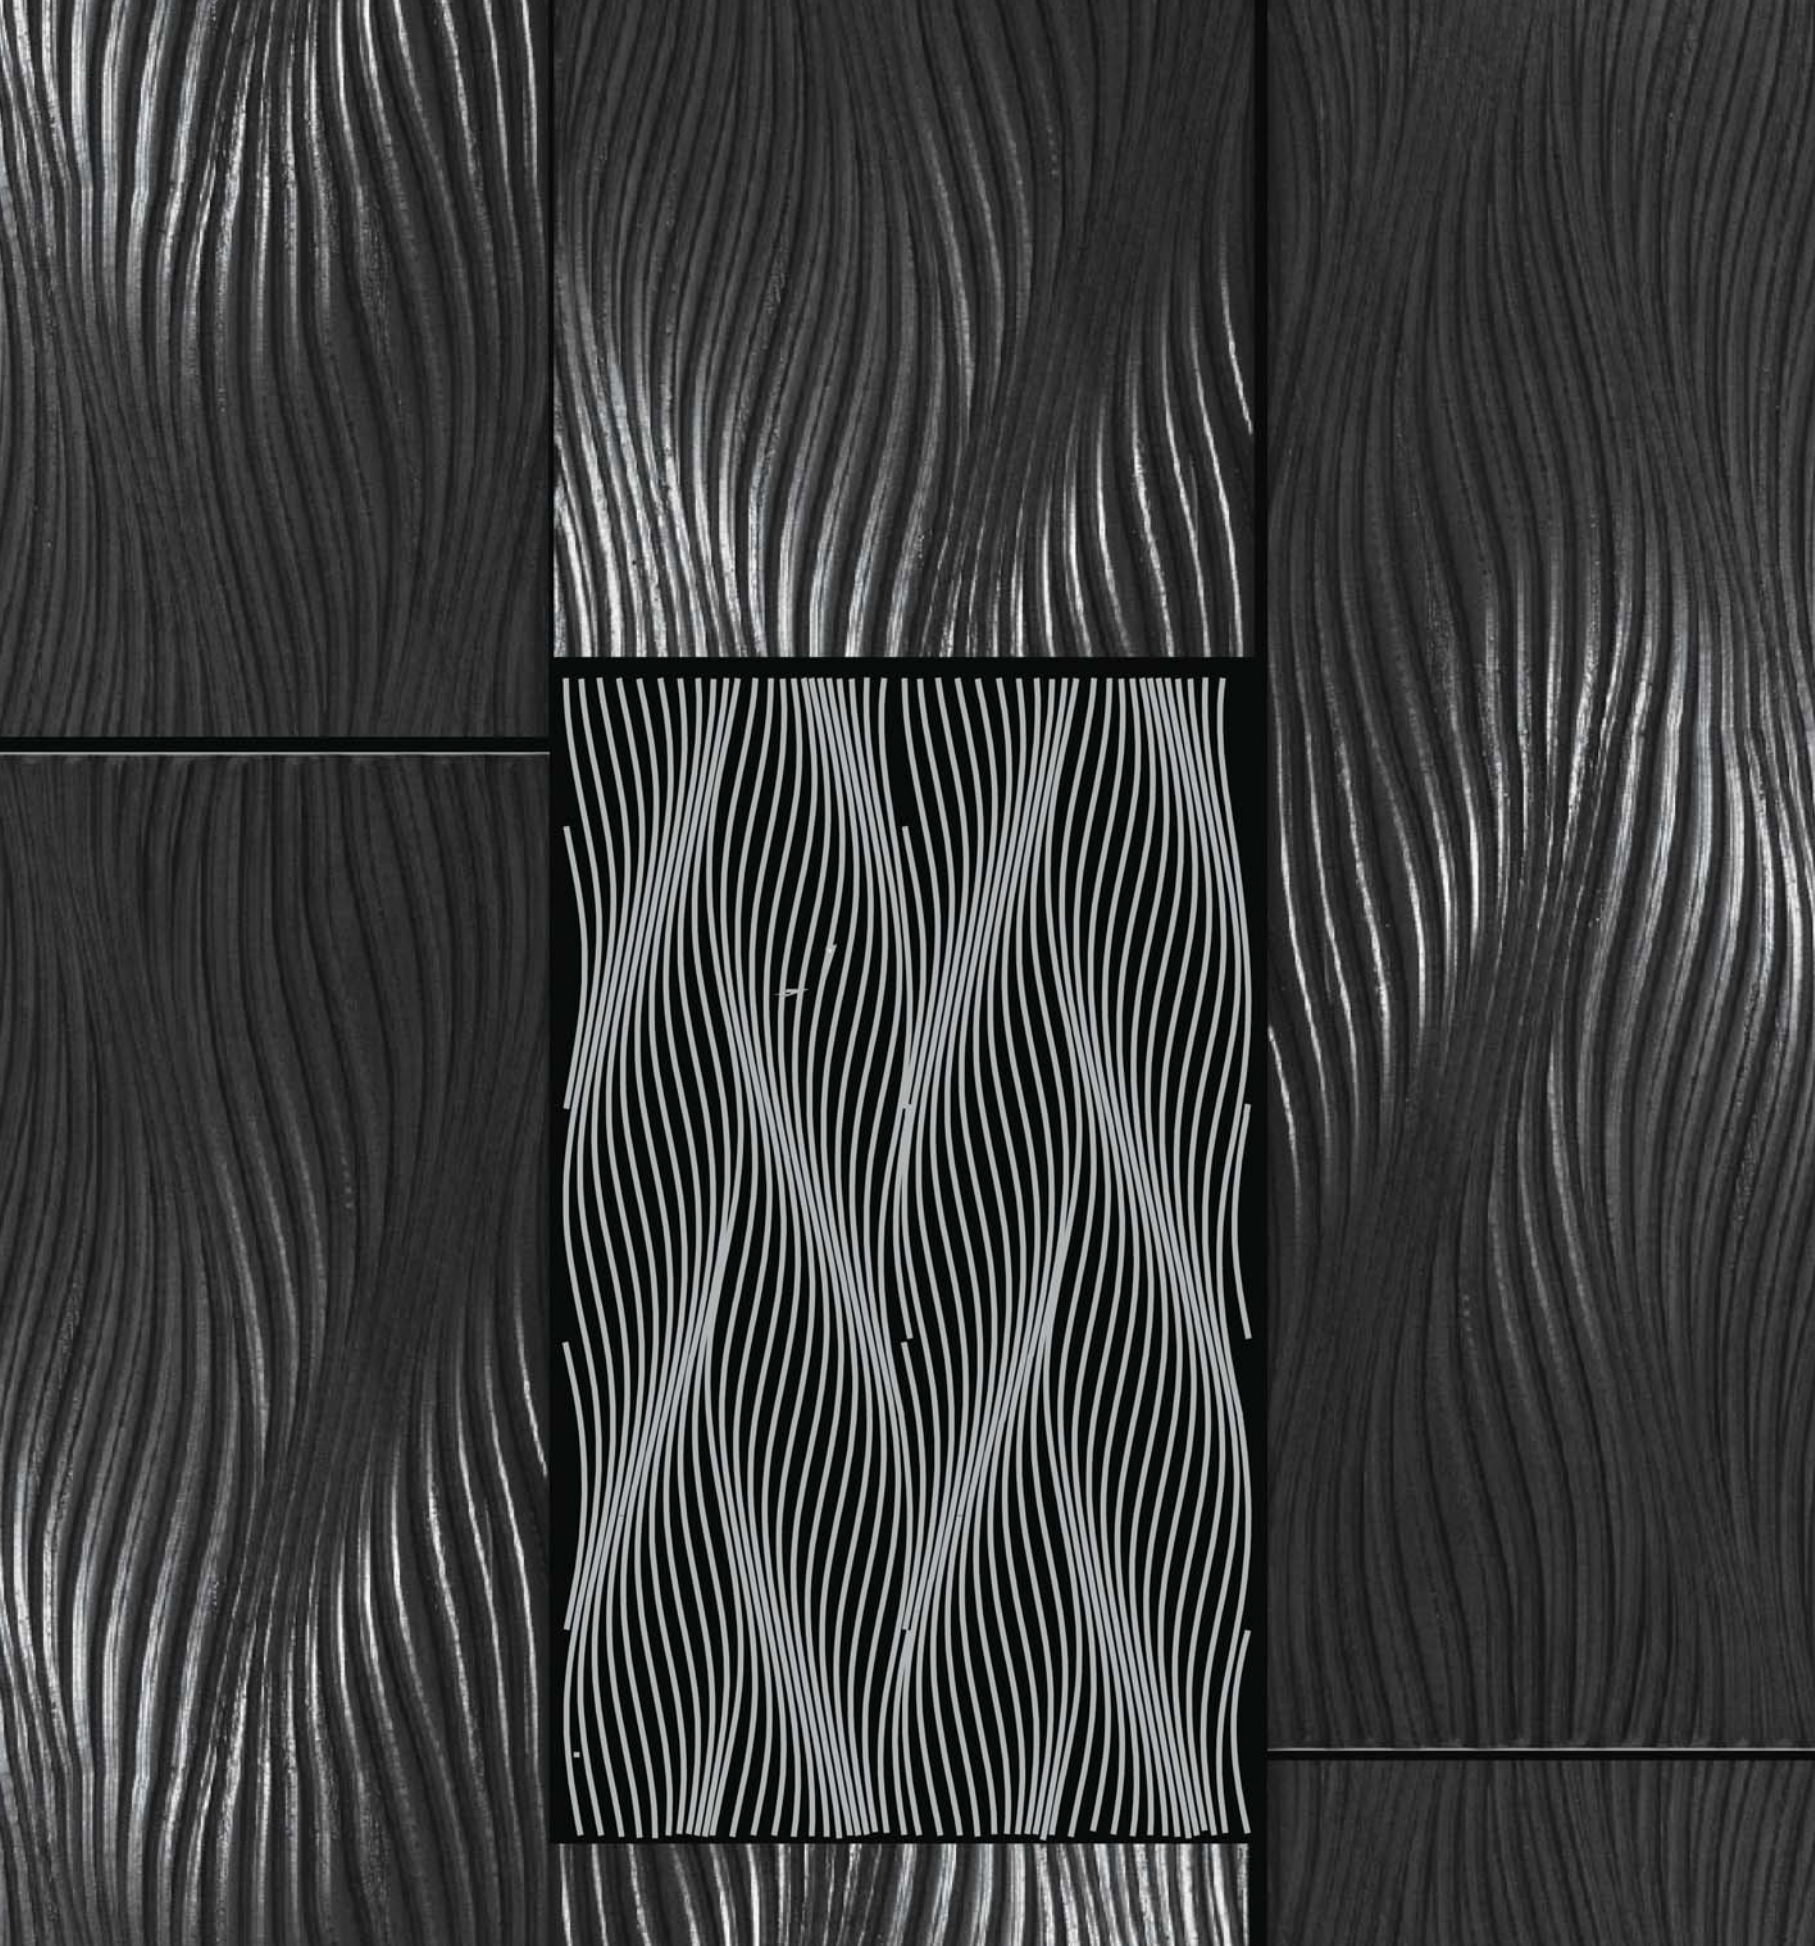

³D
LINE

Feel the beauty
of touch

PARQUET

Unique beyond
competition...

Natural beyond
time...

The uniqueness of our collection is in a delicate relief surface.

BEAUTY UNIQUENESS, QUALITY...

Parquet floor - vibrant and durable material that becomes more beautiful with time. The natural elegance of parquet creates successful starting points for your home's or office's interior decoration. In the development of our collection we took into account new areas of contemporary design. Our parquet is able to create the interior design you want following the latest trends. It creates unique space, reflecting the features of your personality, the place where you will truly feel at home and gladly invite your friends...