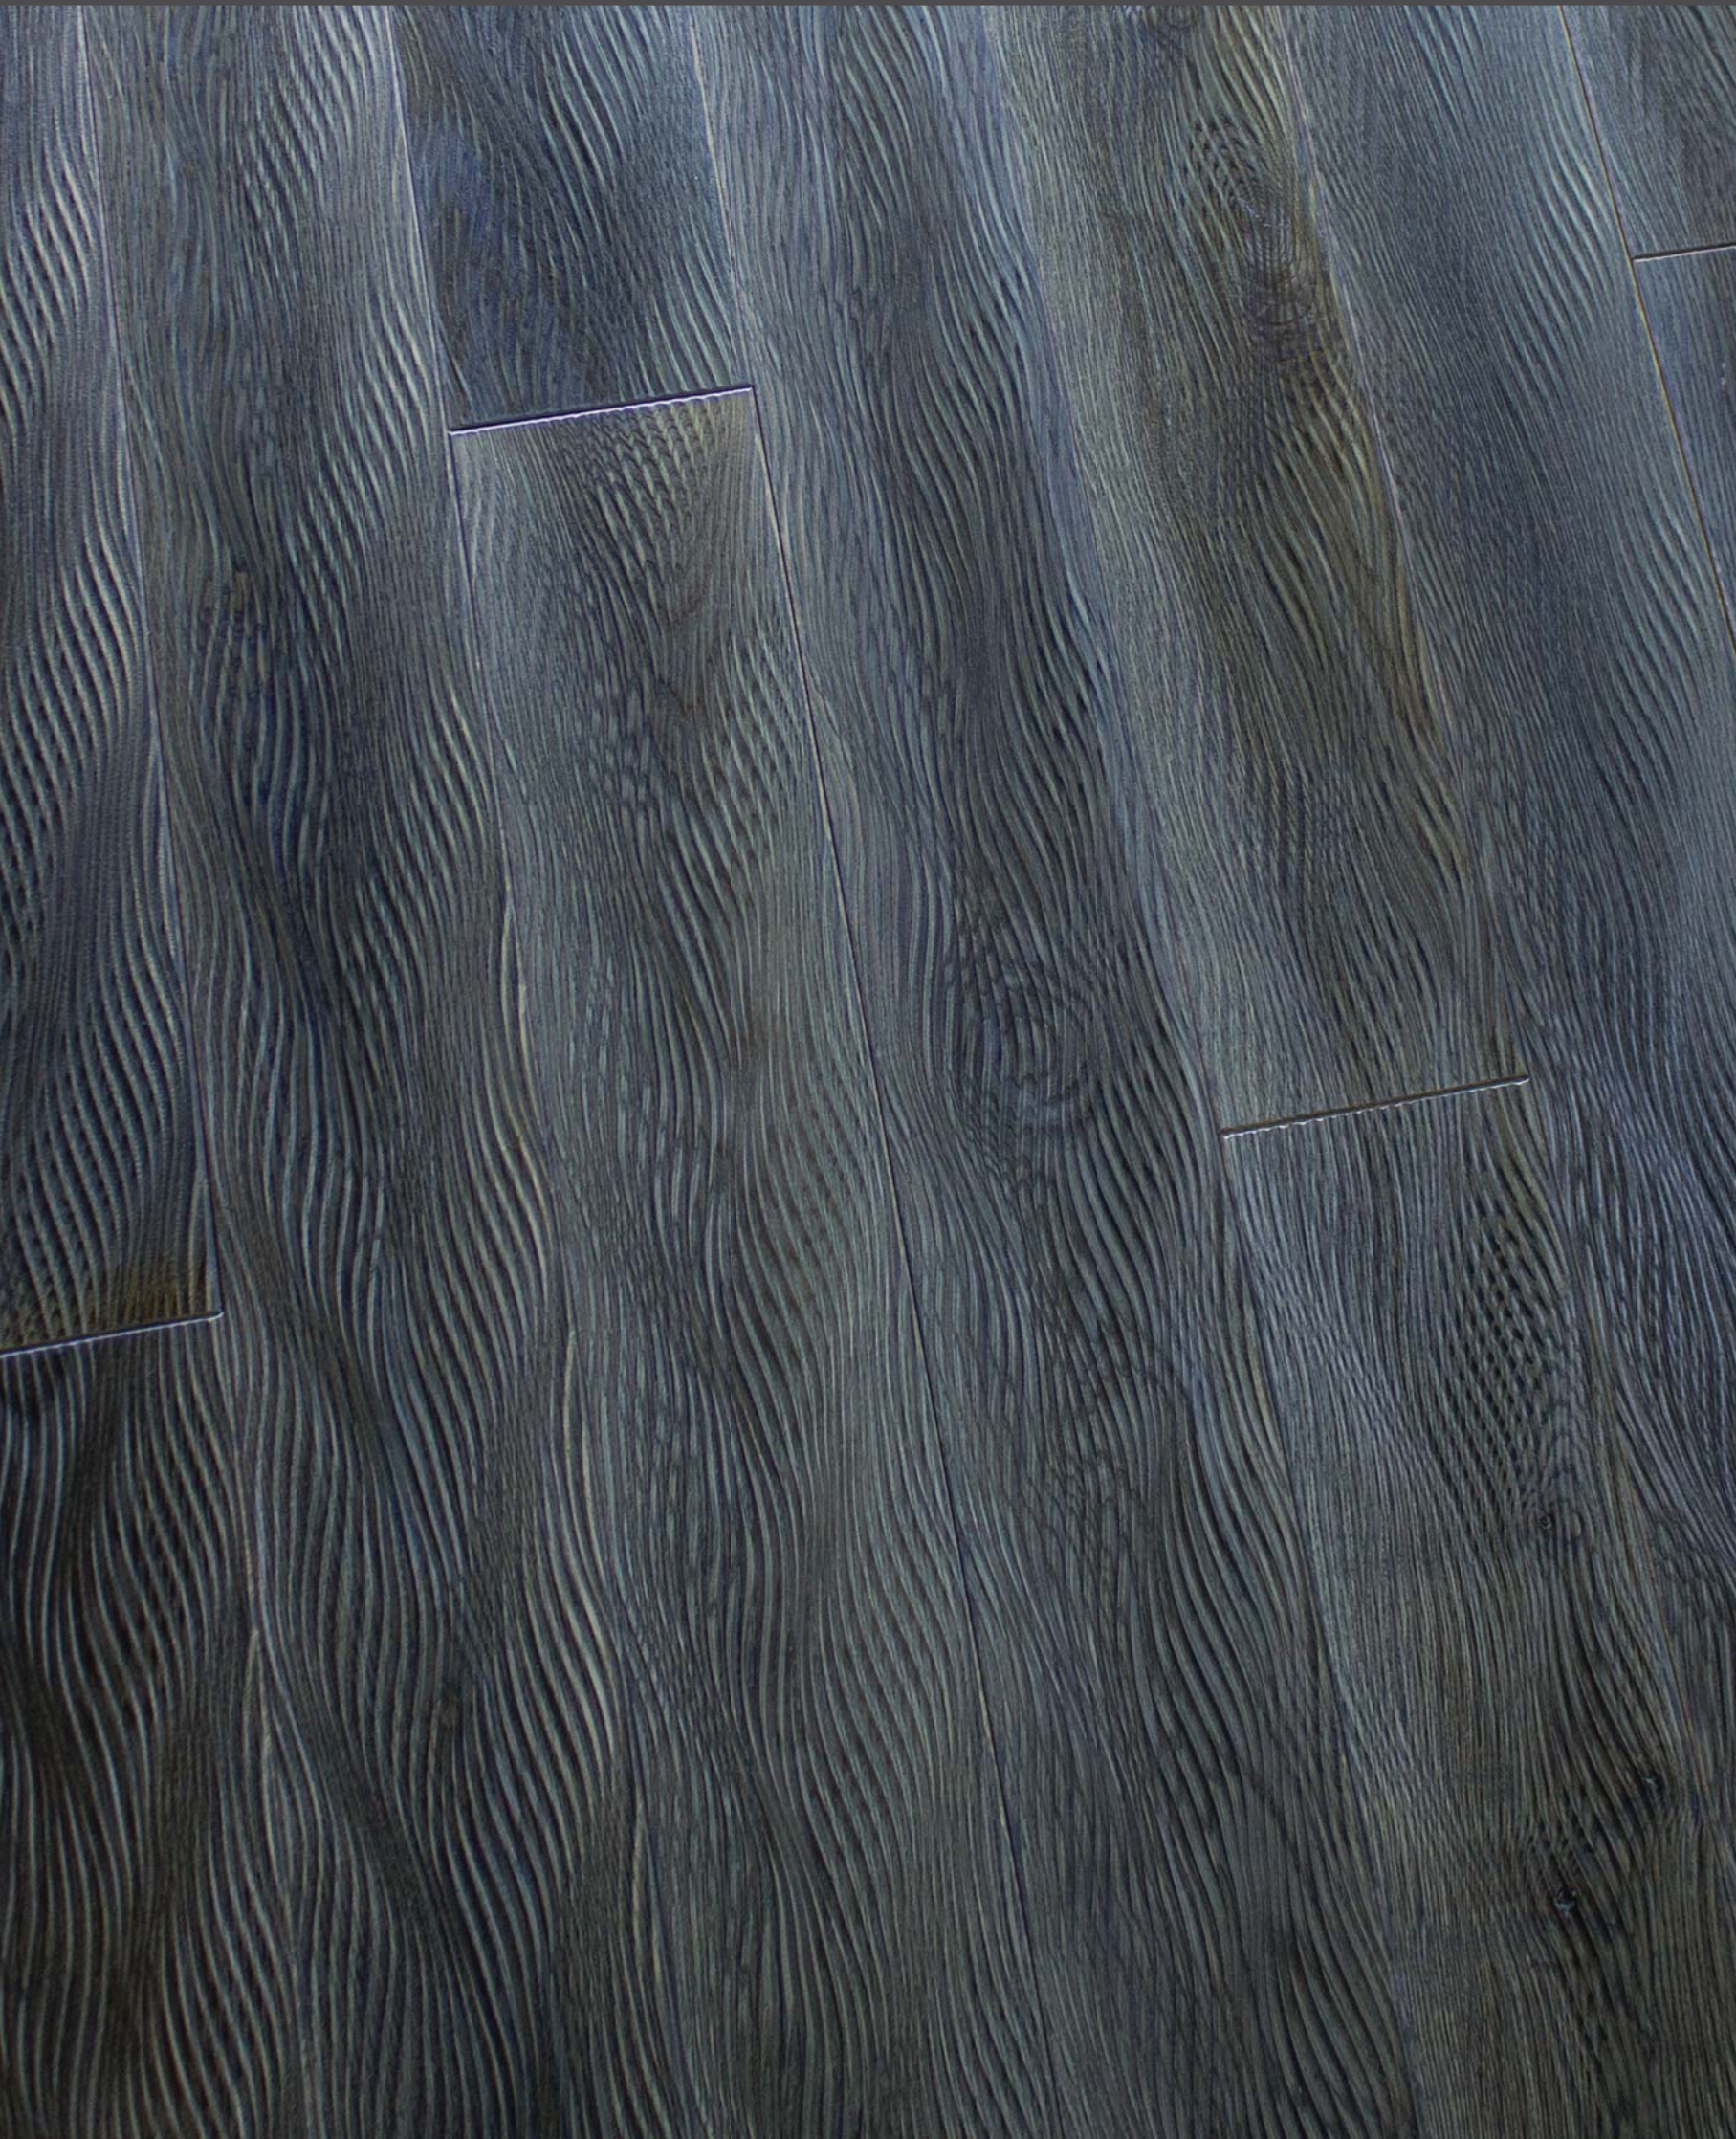

³D
LINE

G7

WAVE